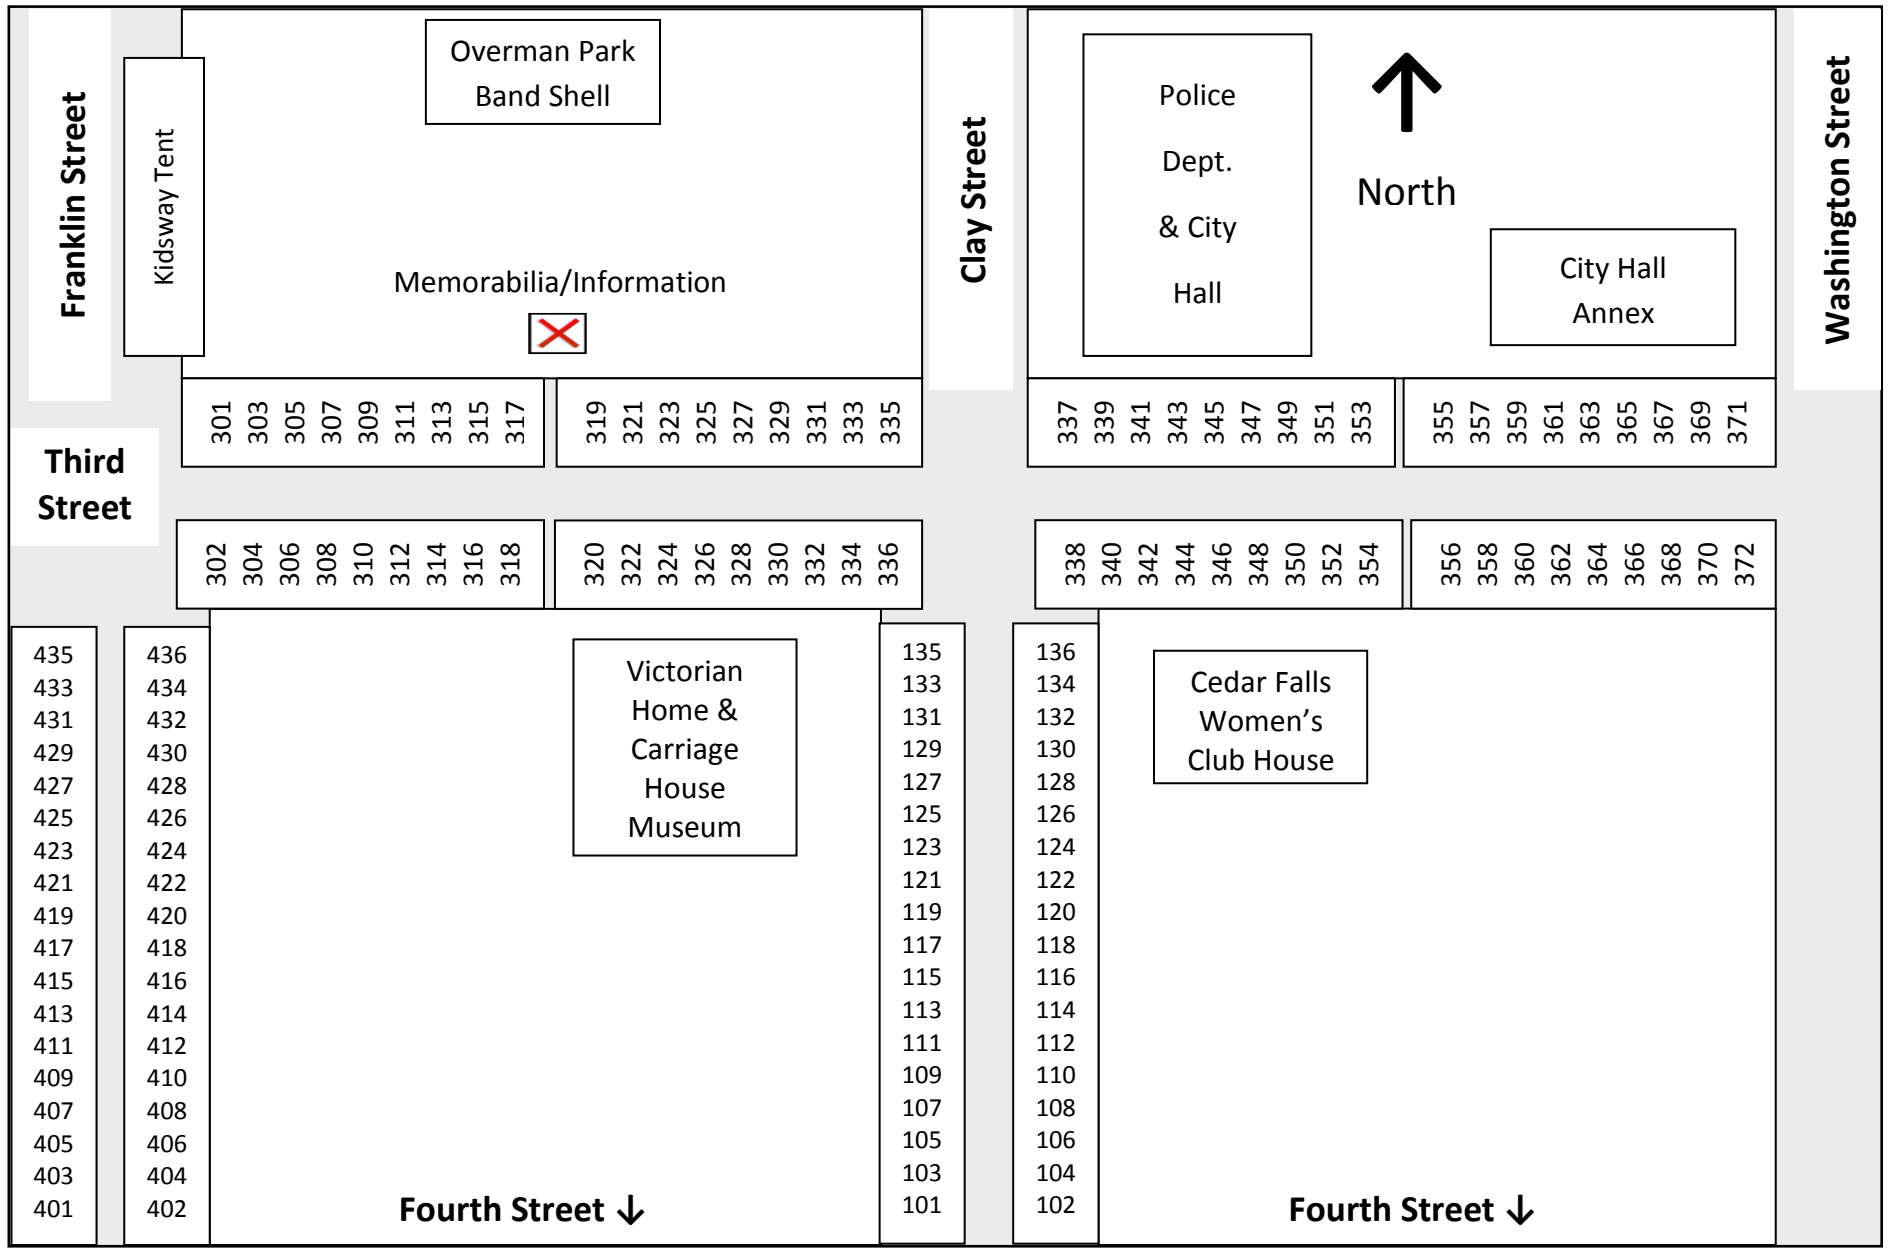

STURGIS FALLS ARTS AND CRAFTS SHOW MAP

note: map not to scale